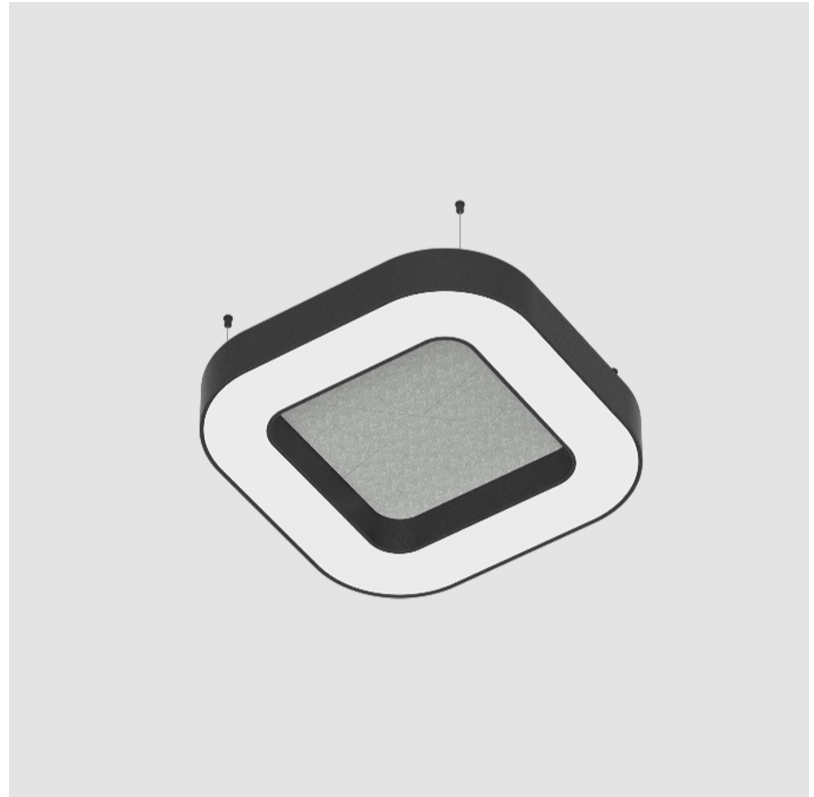

base number   LED Dimming   Color Temperature   Finishes (Diamond)   Finish Options   Diffuser Options   Cable Length

1. To build a product code in our configurator select the specify button on the base model # product page
2. To build a manual product code on this datasheet choose from the options listed below in blue font and add the suffix to the base model #

GENERAL

Series: Quantum Acoustic
Brand: Prolicht
Division: Architectural
Mounting Type: Suspension
Mounting Location: Ceiling
Subcategory: Acoustic

PHYSICAL

Shape: Round
Length (mm): 800
Length (in): 31 1/2
Width (mm): 800
Width (in): 31 1/2
Height (mm): 120
Height (in): 4 3/4
Light Distribution: Direct
Diffuser: PMMA - Opal / Micro-Prism
Fixture Finish: SSR / BKV / CWI / CRY / HAB / UFT / ITA / RUA / FTG / MYG / LOD / PUS / FRO / FUP / KIA / POP / BLS / SPG / MEY / GOH / GUM / CHC / COM / ABZ / JAG / OBR / MOS / ROR
Accent Finish: ANC / ASH / BNA / BTC / BZE / CEL / EGG / EVG / FOG / FOS / FST / FUA / IRI / IRO / KHA / LIC / LIM / MER / MSN / MUS / ONX / PEA / PLU / POL / PPY / RAY / ROY / RST / STE / SWD / TAN / TAU
Fixture Material: Aluminum
Cable Details: 2 000mm / 78 3/4" or 6 000mm / 236 1/4" Transparent Cable

ELECTRICAL

Lamp Type: LED (Zhaga Standard)
Input Wattage (W): 58.7

LED

Color Temperature (°K): 2700 / 3000 / 3500 / 4000
Max. Delivered Lumen (lm): Max 6423
Nominal Lumen (lm): Max 8759
CRI: >90 CRI
Lamp Life (hrs): 50000

OPTICAL

RATINGS AND CERTIFICATIONS

Certified By: CSA Certified to UL and CSA Standards
IP rating: IP20